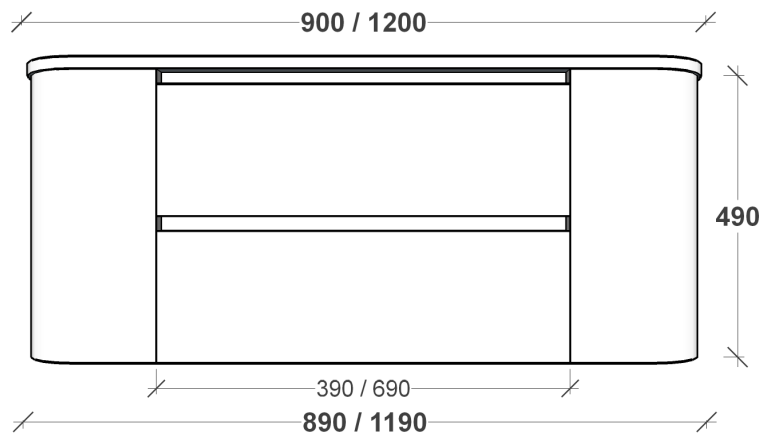

CONTOUR DOUBLE DRAWER VANITY SPECIFICATIONS

RIFCO

EST. 1975

SIDE VIEW

FRONT VIEW

ALL SIZES SHOWN ARE NOMINAL & SHOULD BE CHECKED PRIOR TO
INSTALLATION