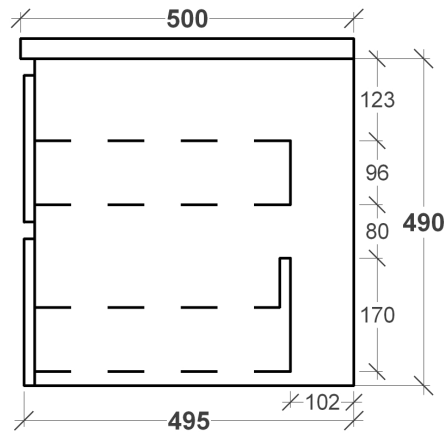

CONTOUR DOUBLE DRAWER VANITY SPECIFICATIONS

RIFCO

EST. 1975

SIDE VIEW

FRONT VIEW

ALL SIZES SHOWN ARE NOMINAL & SHOULD BE CHECKED PRIOR TO
INSTALLATION