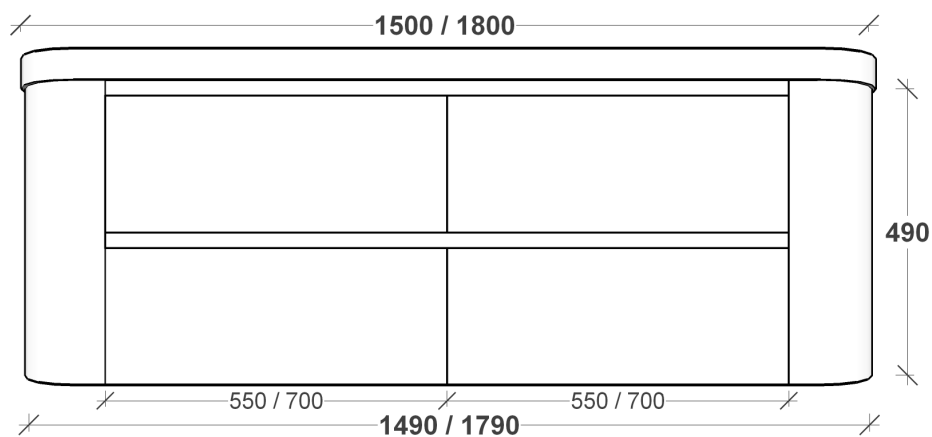

CONTOUR DOUBLE DRAWER VANITY SPECIFICATIONS

RIFCO

EST. 1975

SIDE VIEW

FRONT VIEW

ALL SIZES SHOWN ARE NOMINAL & SHOULD BE CHECKED PRIOR TO
INSTALLATION